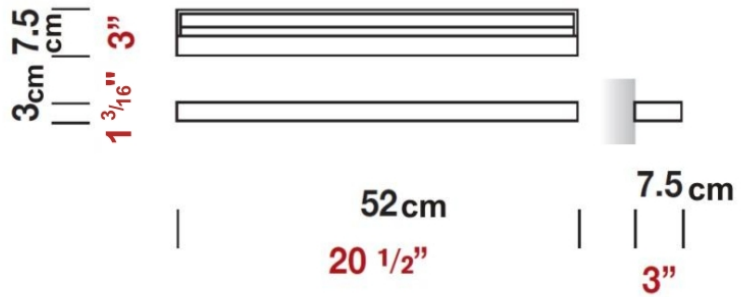

ZEROLED SURFACE

D83313

PROJECT _____

TYPE _____

NOTES _____

QUANTITY _____

DATE _____

GENERAL

Series: Zeroled
Brand: Panzeri
Division: Design
Mounting Type: Surface
Mounting Location: Wall
Subcategory: Flush Mount

PHYSICAL

Length (mm): 520
Length (in): 20 1/2
Width (mm): 30
Width (in): 1 3/16
Height (mm): 75
Height (in): 2 15/16
Extension (mm): 75
Extension (in): 2 15/16
Light Distribution: Direct
Weight (kg): 2.04
Weight (lbs): 4.5
Diffuser: Extruded poly-carbonate with opal finish
Fixture Material: Metal

ELECTRICAL

Input Wattage Range: 10 - 19 W
Lamp Type: LED
Input Wattage (W): 11
Total Output Wattage (W): 8.5
Driver Included: No
Driver Type: Integral LED driver, 24Vdc (Dimming and 277V options available with remote driver sold separately)
Input Voltage (V): 120
Constant Voltage (V): 24

LED

Color Temperature (°K): 3000
Nominal Lumen (lm): 960
CRI: >80 CRI

OPTICAL

Reflector: Specular aluminum

RATINGS AND CERTIFICATIONS

Certified By: CSA Certified to UL and CSA Standards
IP rating: IP20