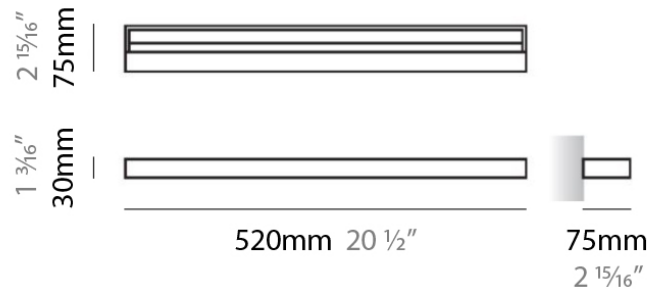

ZEROLED SURFACE

D83314

PROJECT
TYPE
NOTES
QUANTITY
DATE

GENERAL

Series: Zeroled
Brand: Panzeri
Division: Design
Mounting Type: Surface
Mounting Location: Wall
Subcategory: Ambient

PHYSICAL

Shape: Rectangle
Length (mm): 520
Length (in): 20 1/2
Width (mm): 30
Width (in): 1 3/16
Height (mm): 75
Height (in): 2 15/16
Extension (mm): 75
Extension (in): 2 15/16
Light Distribution: Direct
Diffuser: Extruded poly-carbonate with opal finish
Fixture Finish: Chrome
Fixture Material: Metal

ELECTRICAL

Input Wattage Range: 10 - 19 W
Lamp Type: LED
Input Wattage (W): 11
Total Output Wattage (W): 8.5
Dimming: 0-10V Dimming / Phase Dimming (120Vac Only)
Driver Included: Yes
Driver Location: Integrated
Driver Type: Constant Voltage - Universal
Driver Class: Class 2
Input Voltage (V): 120 - 277
Output Voltage (V): 24
Upon Request: (Not included: see components) Remote: 0-10Vdc dimming / Phase dimming @120Vac only / (Included) In

LED

Color Temperature (°K): 3000
Max. Delivered Lumen (lm): 700lm
Nominal Lumen (lm): 960lm
CRI: >80 CRI
Efficiency (%): 65.1%
Lamp Life (hrs): 50000

OPTICAL

RATINGS AND CERTIFICATIONS

Certified By: Certified for North American Standards
IP rating: IP20