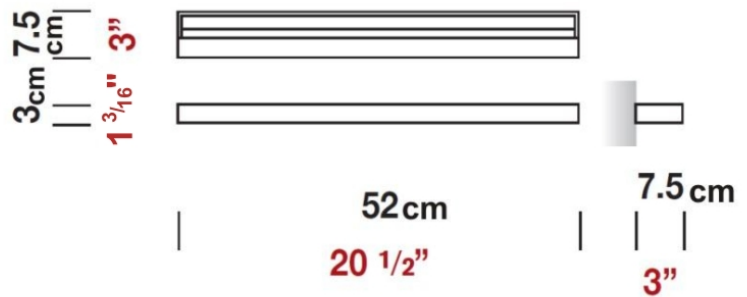

ZEROLED SURFACE

D83312

PROJECT _____

TYPE _____

NOTES _____

QUANTITY _____

DATE _____

GENERAL

Series: Zeroled
Brand: Panzeri
Division: Design
Mounting Type: Surface
Mounting Location: Wall
Subcategory: Flush Mount

PHYSICAL

Length (mm): 520
Length (in): 20 1/2
Width (mm): 30
Width (in): 1 3/16
Height (mm): 75
Height (in): 2 15/16
Extension (mm): 75
Extension (in): 2 15/16
Light Distribution: Direct
Weight (kg): 2.04
Weight (lbs): 4.5
Diffuser: Extruded poly-carbonate with opal finish
Fixture Material: Metal

ELECTRICAL

Input Wattage Range: 10 - 19 W
Lamp Type: LED
Input Wattage (W): 11
Total Output Wattage (W): 8.5
Driver Included: No
Driver Type: Integral LED driver, 24Vdc (Dimming and 277V options available with remote driver sold separately)
Input Voltage (V): 120
Constant Voltage (V): 24

LED

Color Temperature (°K): 3000
Max. Delivered Lumen (lm): 700
CRI: >80 CRI
Efficiency (%): 65.1

OPTICAL

Reflector: Specular aluminum

RATINGS AND CERTIFICATIONS

Certified By: CSA Certified to UL and CSA Standards
IP rating: IP20